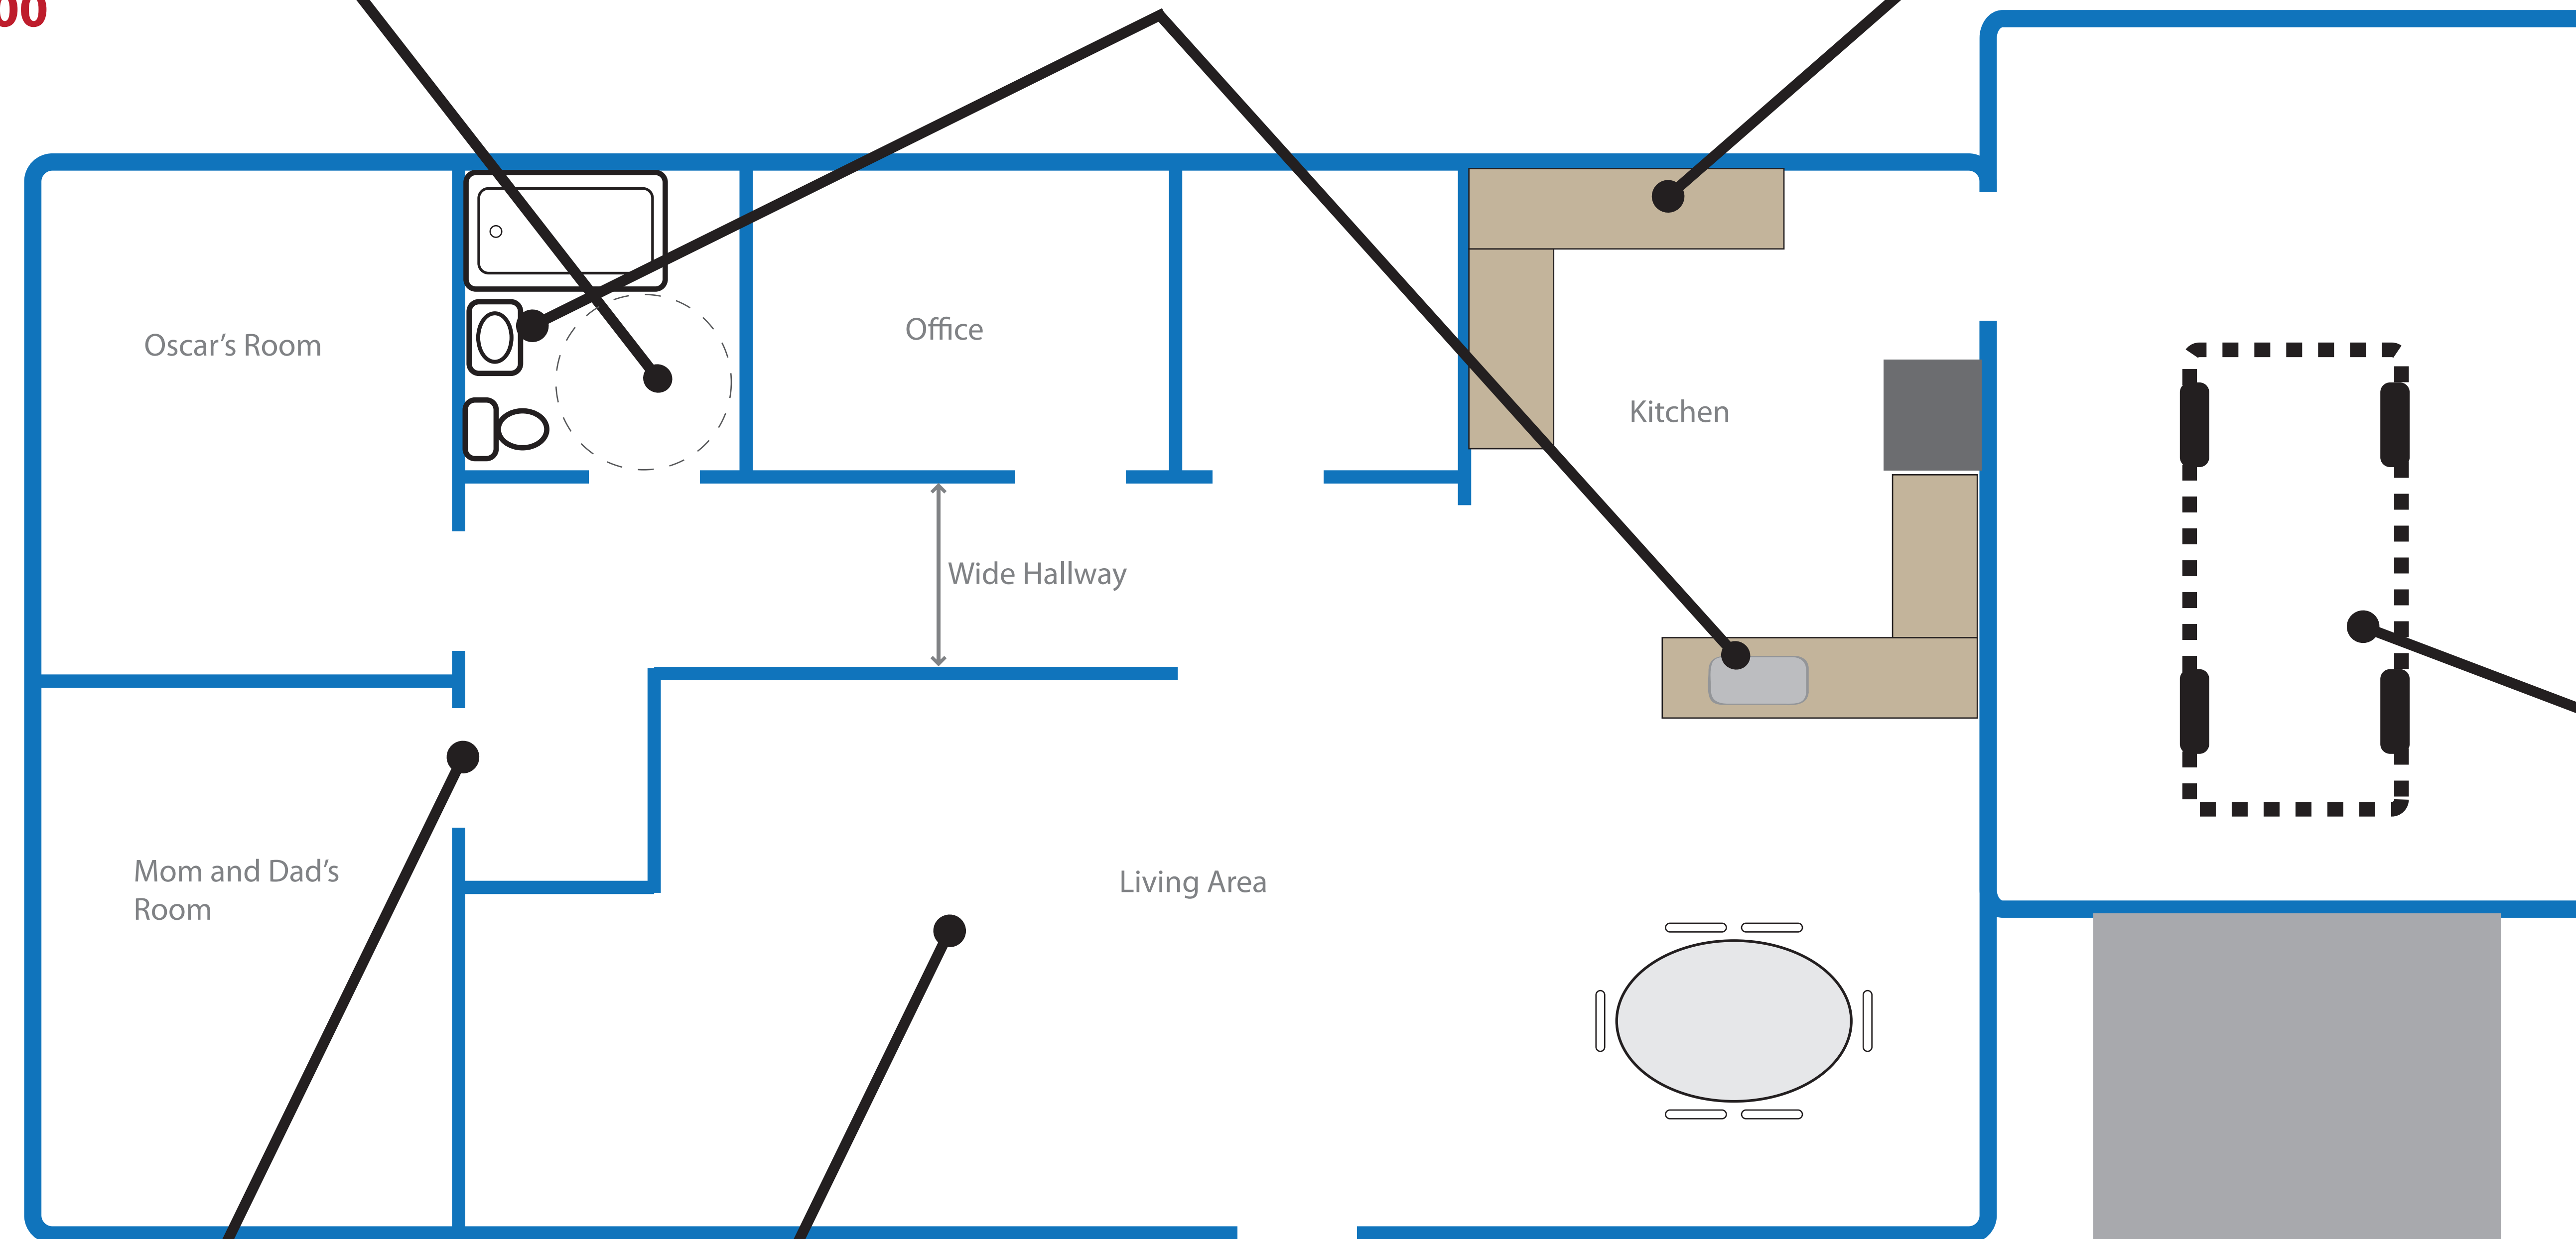

# An Accessible Home

Oscar will likely face many barriers as he navigates the world in the coming years. Our primary goal is to allow him to feel comfortable in the place he calls home, with few, if any, obstacles.

A bathroom that is large enough to maneuver in a chair, with safety and convenience features:

- Bathtub padding: **\$75**
- Toileting System: **\$700 - 1200**

Motion sensor faucets for independent control. **\$150 ea.**

Customized counters to allow Oscar to share in his parents love of cooking. **\$500**

Accessible vehicle: **\$40,000**

A single level home to allow Oscar to fully participate in all activities: **\$160,000**  
 or  
 For a 1600 sq. ft. house **\$100 per sq. ft.**

Door levers to allow easy passage:  
Approx. 8 at **\$15 each**

An open floor plan

Accessible no-step entry, depending on the need:

- Threshold Ramps: **\$50**
- Large Ramp: **\$1500**
- Landscaped: **\$3000**